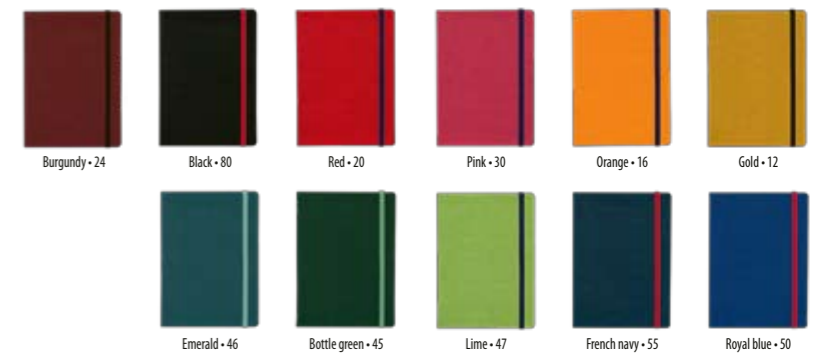

SCREEN PRINTING

LASER

EMBOSSING

FOIL STAMPING