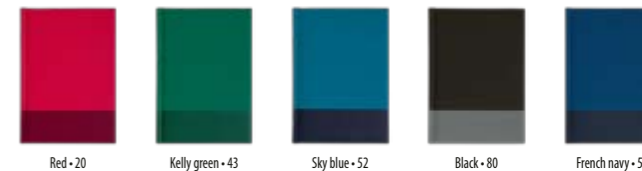

PACKING

Weight/box: 9,1 kg

Size/box: 360x255x175 mm

Red - 20

Kelly green - 43

Sky blue - 52

Black - 80

French navy - 55

SCREEN PRINTING

LASER

FOIL STAMPING