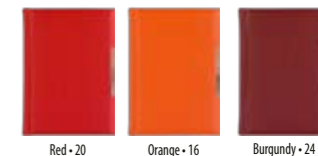

LION 129.307

AGENDA WITH MECHANISM A5

BLOCK: EURO 4

Dimension of the block: 145x210 mm

Paper: chamois 80 g/m²

290 pages

COVER: LION

Dimension of the cover: 180x232 mm

Material: artificial leather, thermo reactive

Nickel mechanism

Inside 2 pockets on cover

Decorative clip

PACKING: LUX

Black box

PACKING

Weight/box: 7,2 kg

Size/box: 380x250x220 mm

Red - 20

Purple - 34

Orange - 16

Navy - 54

Kelly green - 43

Burgundy - 24

Black - 80

SCREEN PRINTING

LASER

EMBOSING

FOIL STAMPING

LION 129.204

DIARY B5

BLOCK: EURO 4

Dimension of the block: 165x235 mm

Paper: chamois 80 g/m²

224 pages

Map of Europe on 16 pages

COVER: LION

Dimension of the cover: 175x245 mm

Material: artificial leather, thermo reactive

PACKING: LUX

Black envelope

PACKING

Weight/box: 10,3 kg

Size/box: 360x255x175 mm

Black - 80

Burgundy - 24

Kelly green - 43

Navy - 54

Orange - 16

Purple - 34

Red - 20

LION 129.804

NOTES WITH PLACE FOR PEN B5

BLOCK: EURO 5

Dimension of the block: 165x235 mm

Paper: chamois 80 g/m²

244 pages

COVER: LION

Dimension of the cover: 175x245 mm

Material: artificial leather, thermo reactive

Decorative clip

PACKING: LUX

Black envelope

PACKING

Weight/box: 10,3 kg

Size/box: 360x255x175 mm

Red - 20

Orange - 16

Burgundy - 24

Purple - 34

Black - 80

Navy - 54

Kelly green - 43