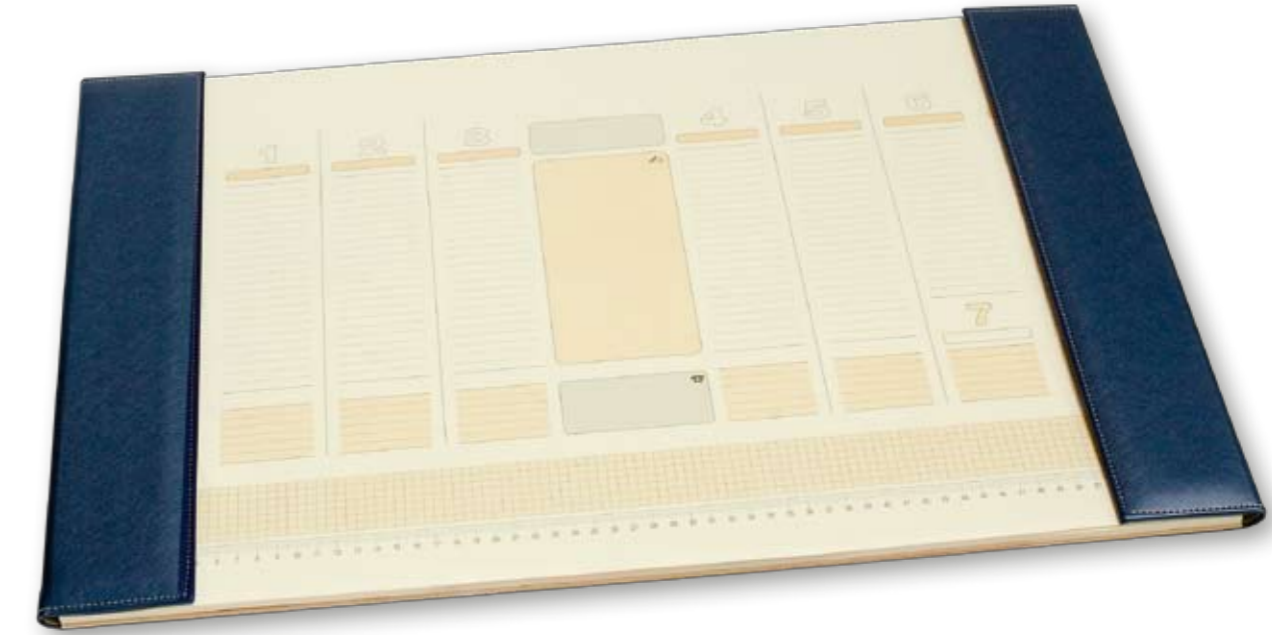

PACKING

1 5
Weight/box: 7,7 kg
Size/box: 570x390x100 mm