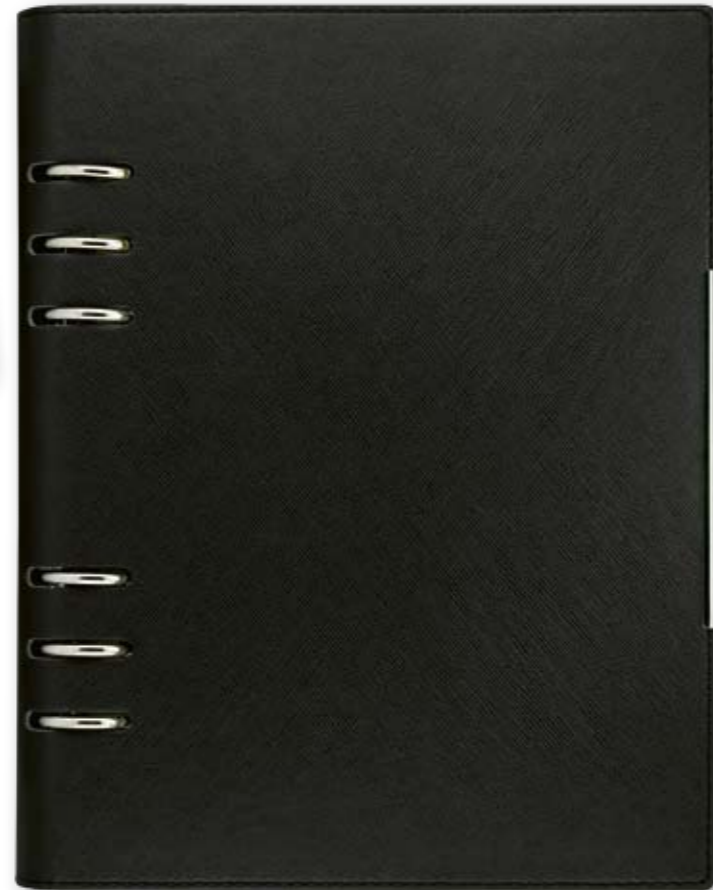

ALICANTE 101.307

AGENDA WITH MECHANISM A5

BLOCK: EURO 4

Dimension of the block: 145x210 mm

Paper: chamois 80 g/m²

290 pages

COVER: ALICANTE

Dimension of the cover: 180x235 mm

Material: artificial leather, thermo reactive

Stitched cover

Inside 2 pockets on cover

Nickel mechanism

Decorative clip

PACKING: LUX

Black box

PACKING

Weight/box: 7,2 kg

Size/box: 380x250x220 mm

SCREEN PRINTING

LASER

EMBOSSING

FOIL STAMPING