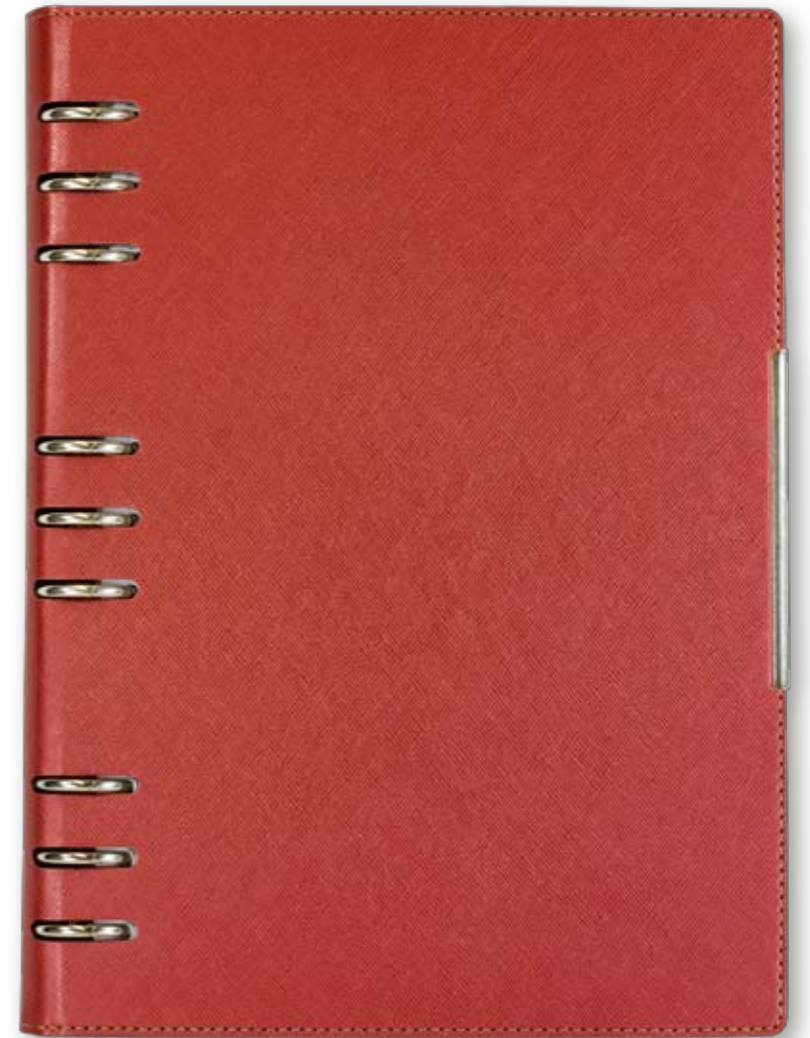

Stitched cover

Inside 2 pockets on cover

Nickel mechanism

Decorative clip

**PACKING: LUX**

Black box

**PACKING**

Weight/box: 9,5 kg  
Size/box: 290x390x215 mm