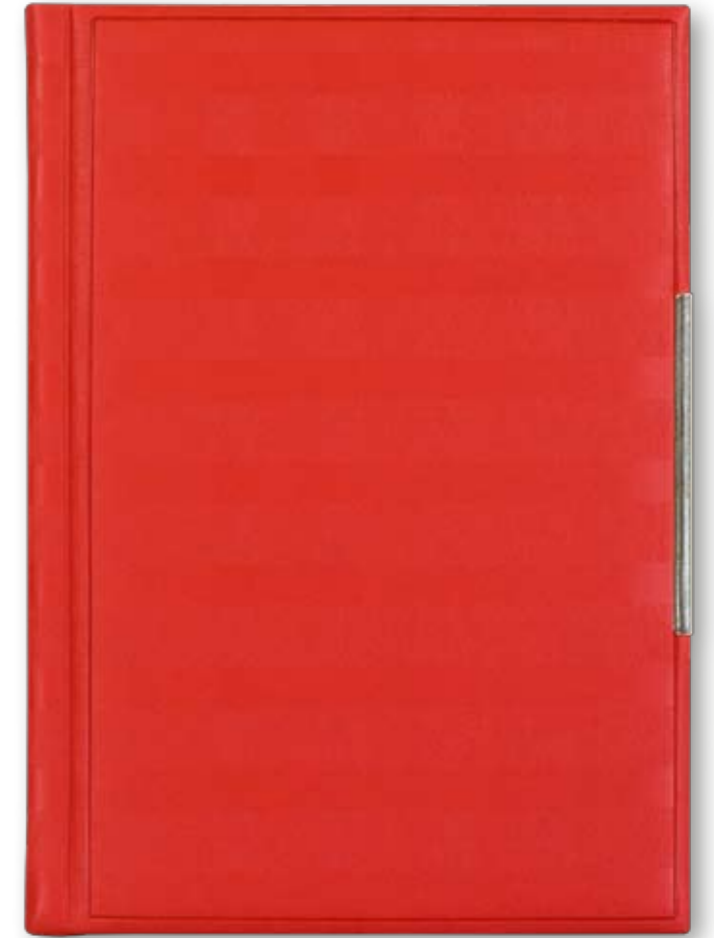

PACKING

Weight/box: 10,3 kg
Size/box: 360x255x175 mm