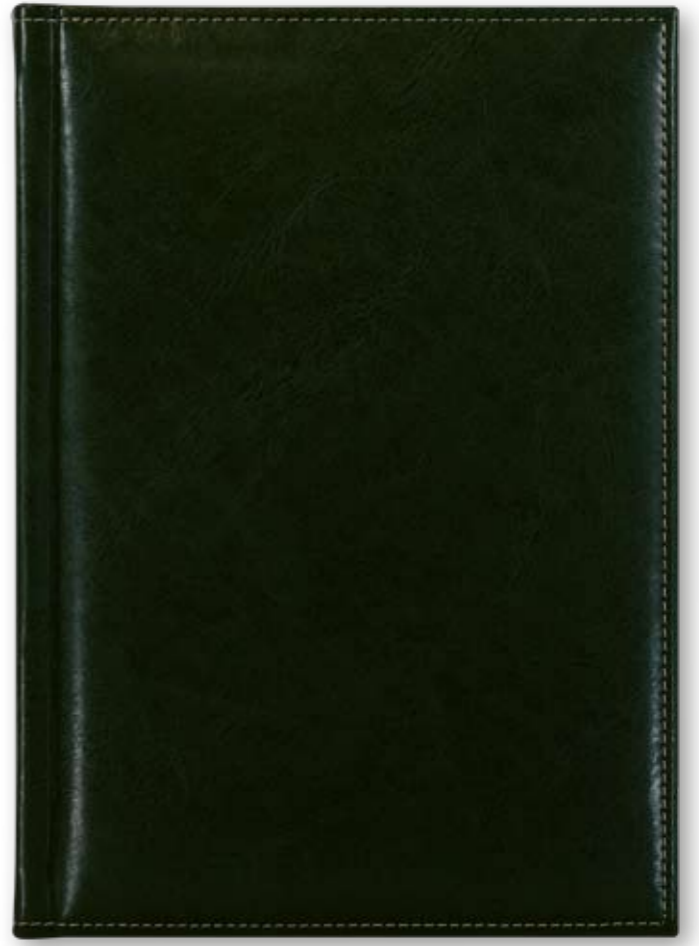

**PACKING**

Weight/box: 10,3 kg  
Size/box: 360x255x175 mm

SCREEN PRINTING

LASER

EMBOSSING

FOIL STAMPING

premium

**NOVASKIN 102.607**