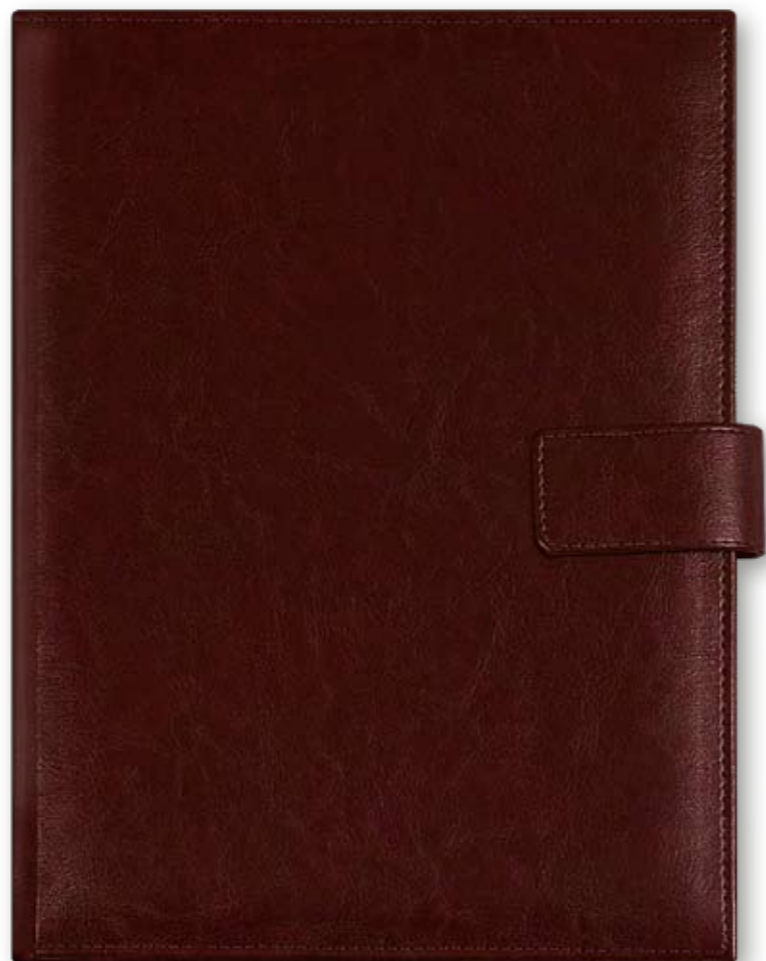

SCREEN PRINTING

LASER

EMBOSSING

FOIL STAMPING