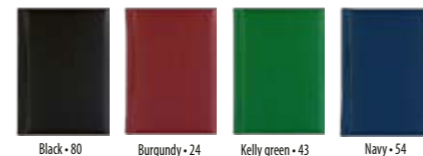

Material: artificial leather, thermo reactive

**PACKING: LUX**

Black envelope

**PACKING**

Weight/box: 10,3 kg

Size/box: 360x255x175 mm

Black - 80

Burgundy - 24