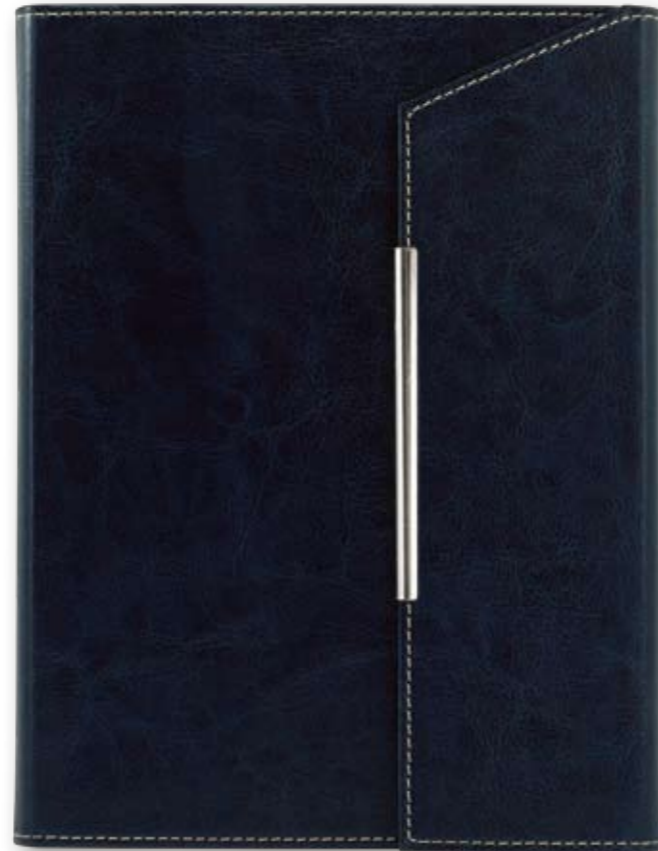

Cognac - 63

SCREEN PRINTING

LASER

EMBOSSING

FOIL STAMPING

\*item is without pen