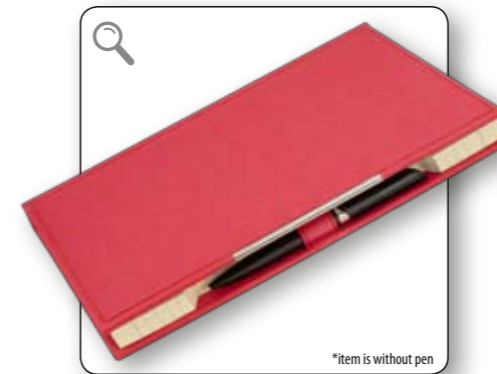

VELVET 116.847

NOTES WITH MAGNET FLAP B6

BLOCK: EURO 6

Dimension of the block: 110x160 mm

Paper: chamois 80 g/m²

166 pages

COVER: VELVET

Dimension of the cover: 132x170 mm

Material: artificial leather, thermo reactive

Decorative clip

PACKING:

Transparent bag

PACKING

Weight/box: 9 kg
Size/box: 360x265x180 mm

VELVET 116.804

NOTES WITH PLACE FOR PEN B5

BLOCK: EURO 5

Dimension of the block: 165x235 mm

Paper: chamois 80 g/m²

244 pages

COVER: VELVET

Dimension of the cover: 175x245 mm

Material: artificial leather, thermo reactive

Decorative clip

PACKING: LUX

Black envelope

PACKING

Weight/box: 10,3 kg
Size/box: 360x255x175 mm

premium