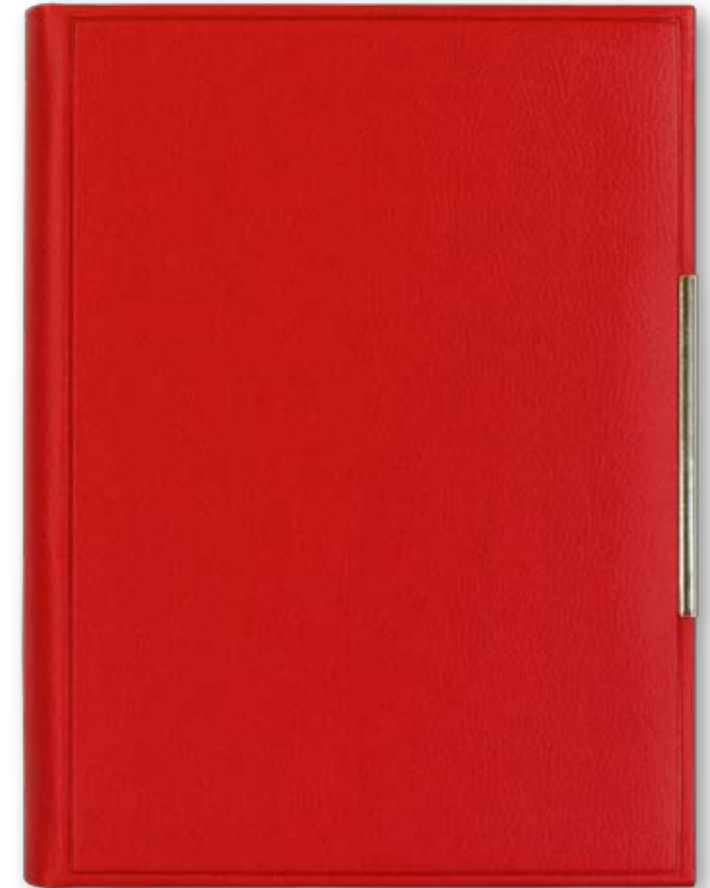

Orange - 16

Black - 80

Red - 20

Purple - 34

Burgundy - 24

Navy - 54

premium

**LION 129.307****AGENDA WITH MECHANISM A5****BLOCK: EURO 4**