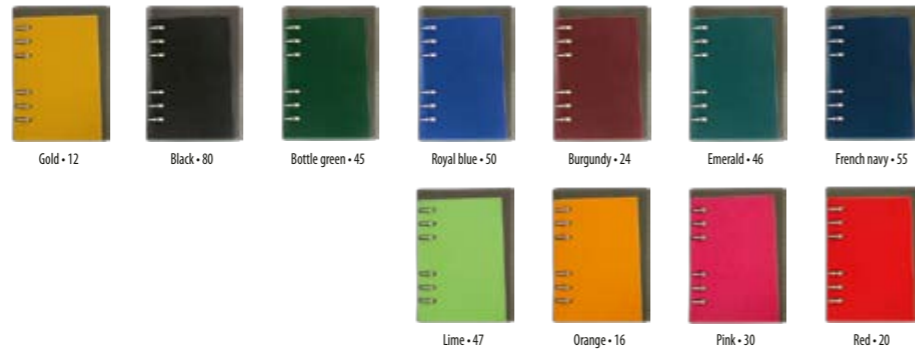

CAPITOL 103.308

AGENDA WITH MECHANISM B6

BLOCK: EURO 4

Dimension of the block: 105x165 mm

Paper: chamois 80 g/m²

230 pages

COVER: CAPITOL

Dimension of the cover: 130x185 mm

Material: artificial leather, thermo reactive

Stitched cover

Inside 2 pockets on cover

Nickel mechanism

PACKING: LUX

Black box

PACKING

Weight/box: 7 kg

Size/box: 310x300x220 mm