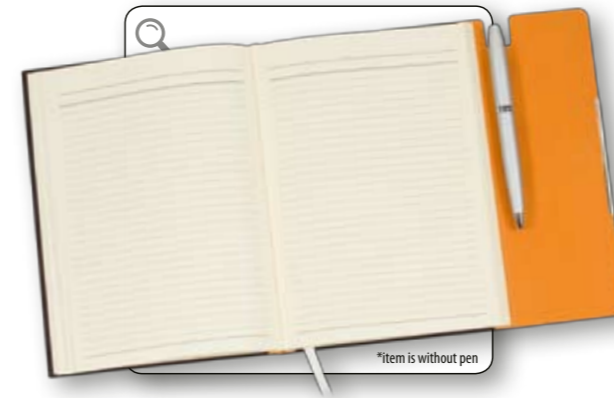

SCREEN PRINTING

EMBOSSING

FOIL STAMPING