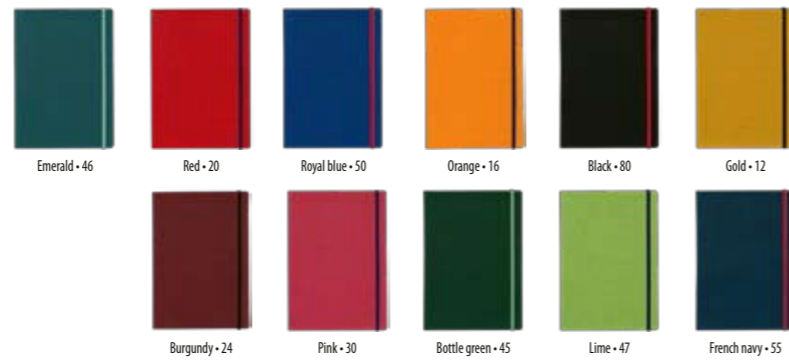

VELVET 116.204

NOTES WITH ELASTIC B5

BLOCK: EURO 6

Dimension of the block: 165x235 mm

Paper: chamois 80 g/m²

192 pages

COVER: VELVET

Dimension of the cover: 175x245 mm

Material: artificial leather, thermo reactive

PACKING:

Transparent bag

PACKING

Weight/box: 10 kg
Size/box: 360x265x180 mm

SCREEN PRINTING

LASER

EMBOSSING

FOIL STAMPING

VELVET 116.207

NOTES WITH ELASTIC B6

BLOCK: EURO 6

Dimension of the block: 117x165 mm

Paper: chamois 80 g/m²

166 pages

COVER: VELVET

Dimension of the cover: 125x171 mm

Material: artificial leather, thermo reactive

PACKING:

Transparent bag

PACKING

Weight/box: 9,3 kg
Size/box: 360x265x180 mm