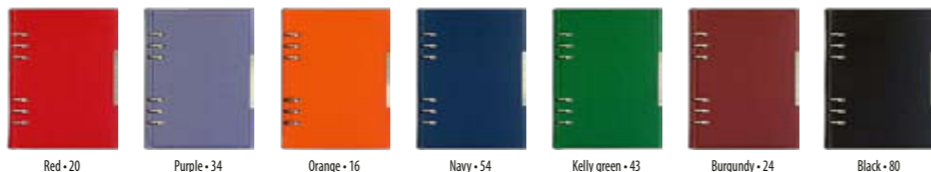

Decorative clip

**PACKING: LUX**

Black box

**PACKING**

Weight/box: 7,2 kg

Size/box: 380x250x220 mm

Red - 20

Purple - 34