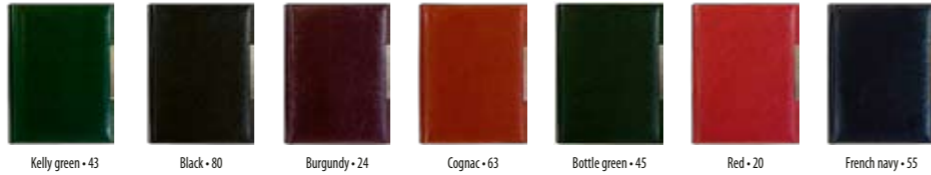

NOVASKIN 102.607

AGENDA WITH MECHANISM A5 STANDARD

BLOCK: EURO 4

Dimension of the block: 145x210 mm
Paper: chamois 80 g/m²
280 pages

COVER: NOVASKIN

Dimension of the cover: 180x235 mm
Material: artificial leather, thermo reactive
Stitched cover
Inside 2 pockets on cover
Nickel mechanism
Decorative clip
PACKING: LUX
Black box

PACKING

Weight/box: 7 kg
Size/box: 405x250x195 mm