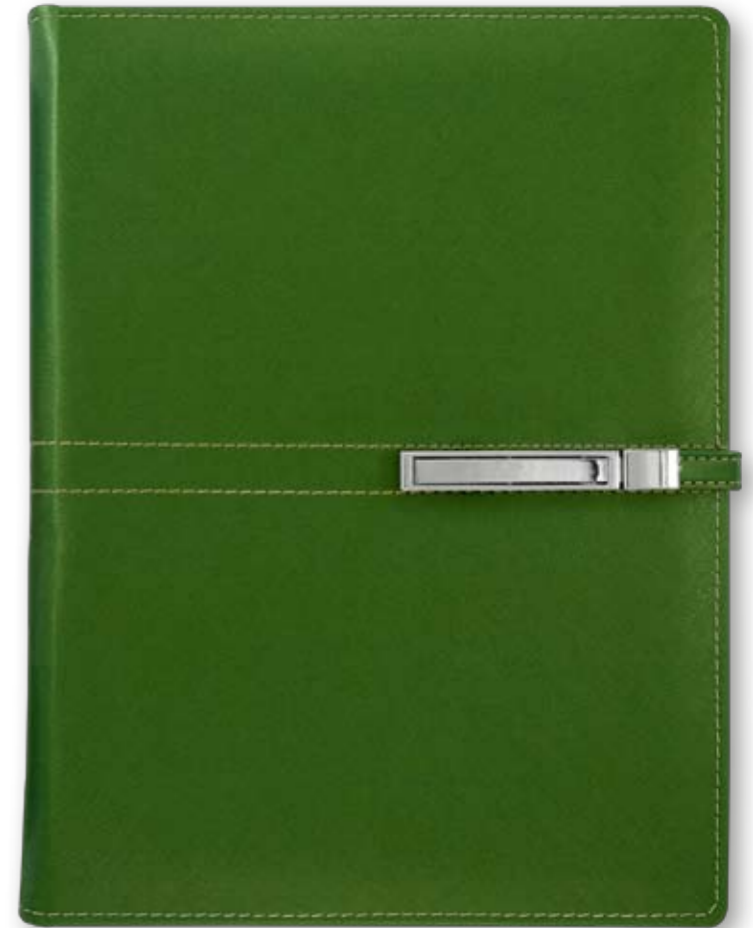

Inside 2 pockets on cover

Decorative mechanism on cover

**PACKING: LUX**

Black box

**PACKING**

Weight/box: 7,3 kg

Size/box: 385x270x210 mm

**ALICANTE 101.804**