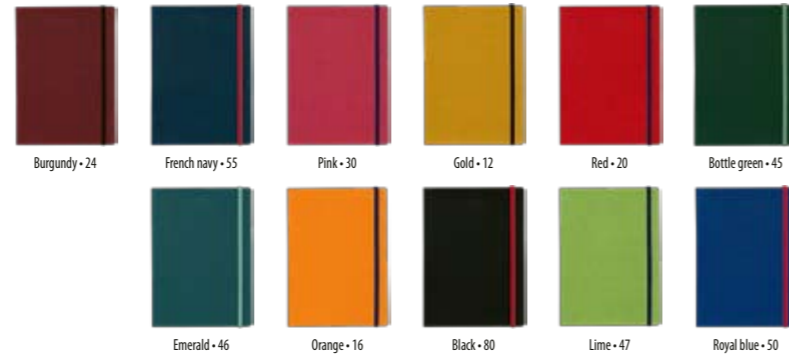

192 pages

**COVER: VELVET**

Dimension of the cover: 150x210 mm

Material: artificial leather, thermo reactive

**PACKING:**

Transparent bag

**PACKING**

Weight/box: 9,3 kg  
Size/box: 425x230x175 mm