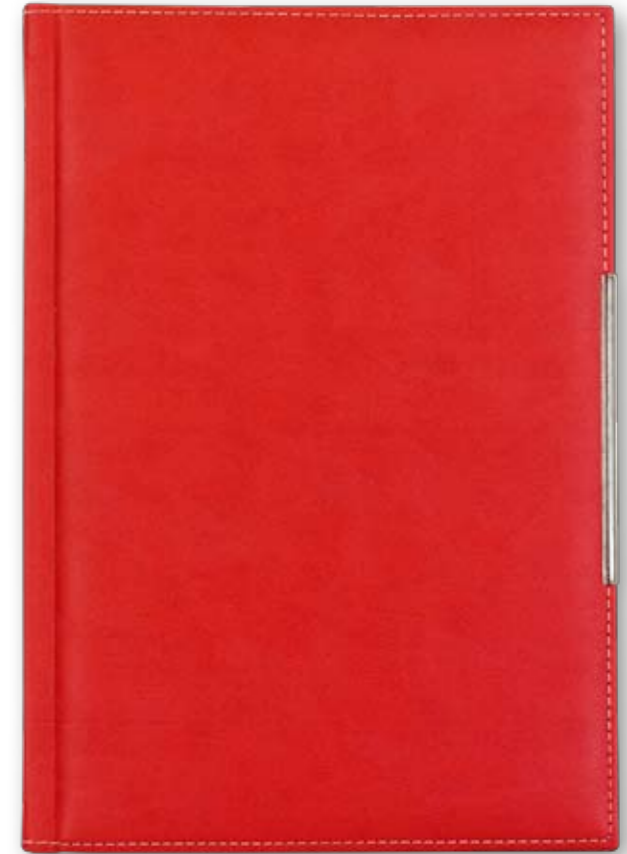

PACKING

Weight/box: 10,3 kg
Size/box: 360x255x175 mm

SCREEN PRINTING

LASER

EMBOSSING

FOIL STAMPING