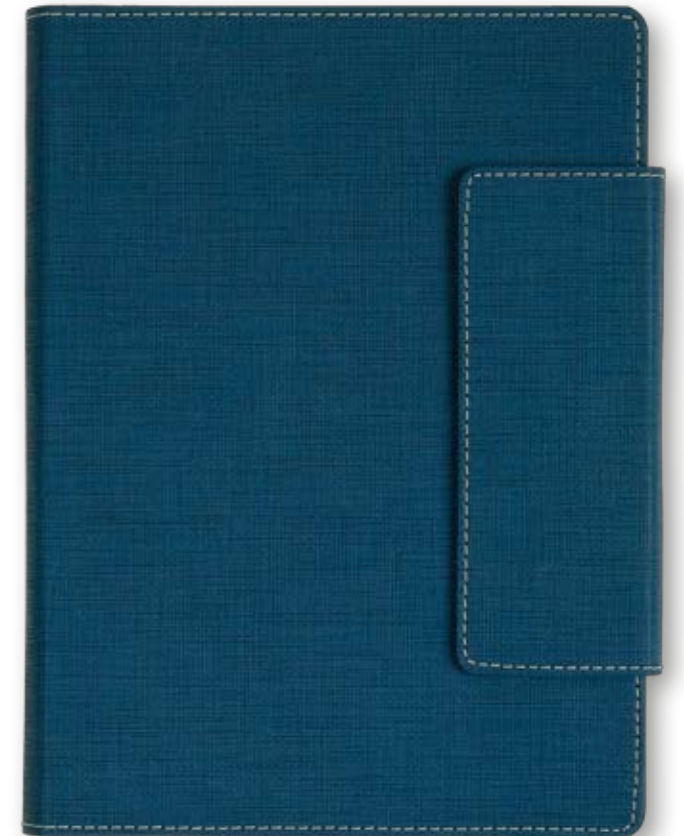

TREND

TREND 136.707

AGENDA WITH MECHANISM A5 PRIMA

BLOCK: EURO 6

Dimension of the block: 142x210 mm

Paper: chamois 80 g/m²

280 pages

COVER: TREND

Dimension of the cover: 165x217 mm

Material: artificial leather, thermo reactive

Nickel mechanism

Inside pocket on cover

Stitched cover

PACKING: LUX

Black box

PACKING

Weight/box: 6,5 kg

Size/box: 360x260x180 mm

HAND
MADE

SCREEN PRINTING

LASER

EMBOSSING

FOIL STAMPING