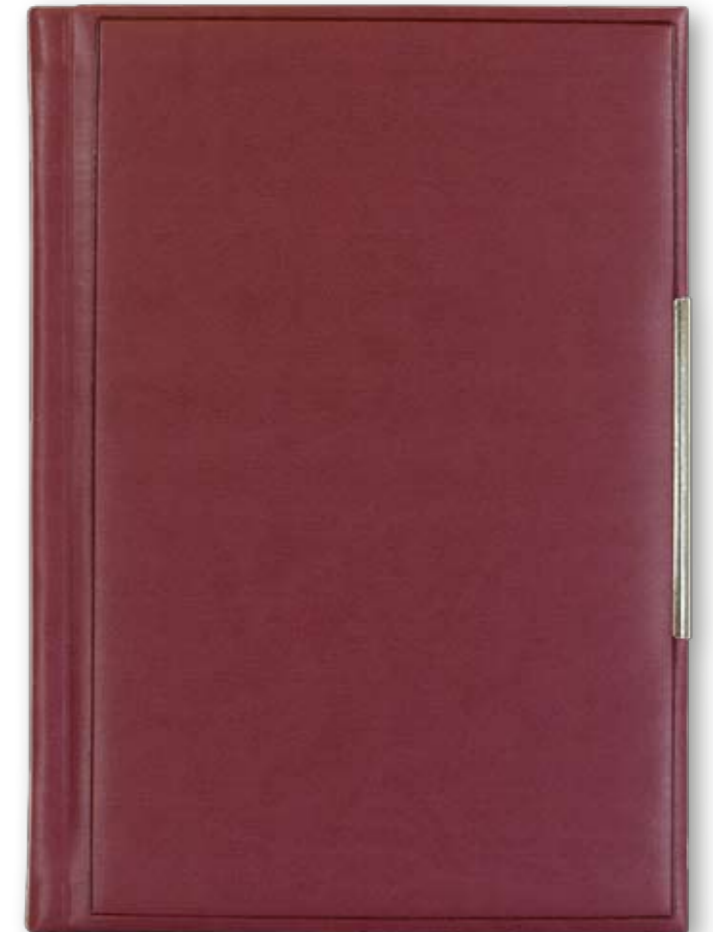

premium

**VELVET 116.204**

**NOTES WITH ELASTIC B5**

**BLOCK: EURO 6**

Dimension of the block: 165x235 mm

Paper: chamois 80 g/m<sup>2</sup>

192 pages

**COVER: VELVET**