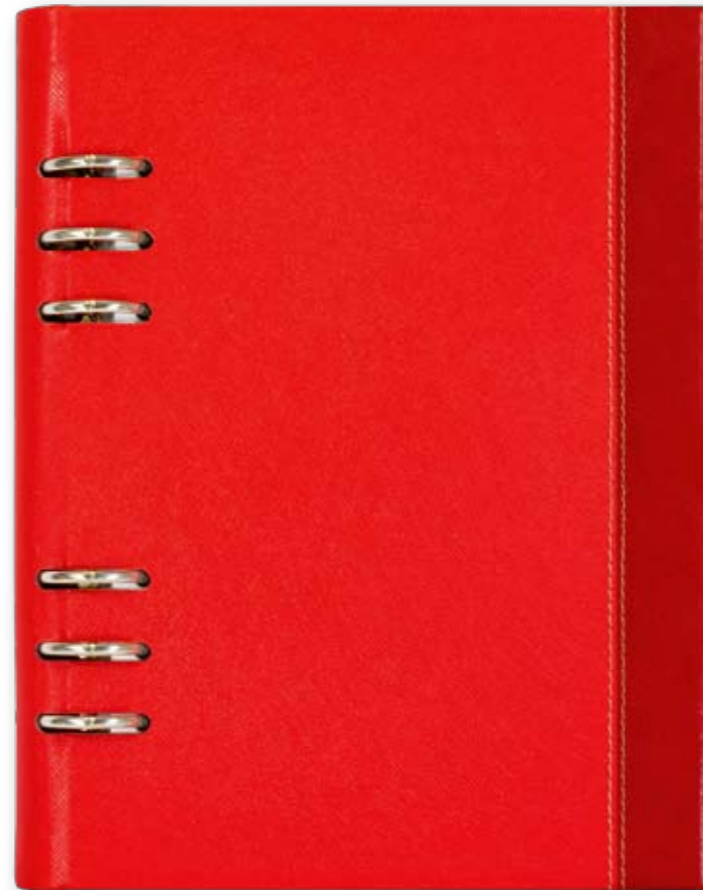

MOSCOW 127.307

AGENDA WITH MECHANISM A5

BLOCK: EURO 4

Dimension of the block: 145x210 mm

Paper: chamois 80 g/m²

290 pages

COVER: MOSCOW

Dimension of the cover: 180x232 mm

Material: artificial leather, thermo reactive

Stitched cover

Inside 2 pockets on cover

Nickel mechanism

PACKING: LUX

Black box

PACKING

Weight/box: 7,2 kg
Size/box: 380x250x220 mm

SCREEN PRINTING

LASER

EMBOSSING

FOIL STAMPING

MOSCOW 127.607

AGENDA WITH MECHANISM A5 STANDARD

BLOCK: EURO 4

Dimension of the block: 145x210 mm

Paper: chamois 80 g/m²

280 pages

COVER: MOSCOW

Dimension of the cover: 180x232 mm

Material: artificial leather, thermo reactive

Stitched cover

Inside 2 pockets on cover

Nickel mechanism

PACKING: LUX

Black box

PACKING

Weight/box: 7 kg
Size/box: 405x250x195 mm

SCREEN PRINTING

LASER

EMBOSSING

FOIL STAMPING