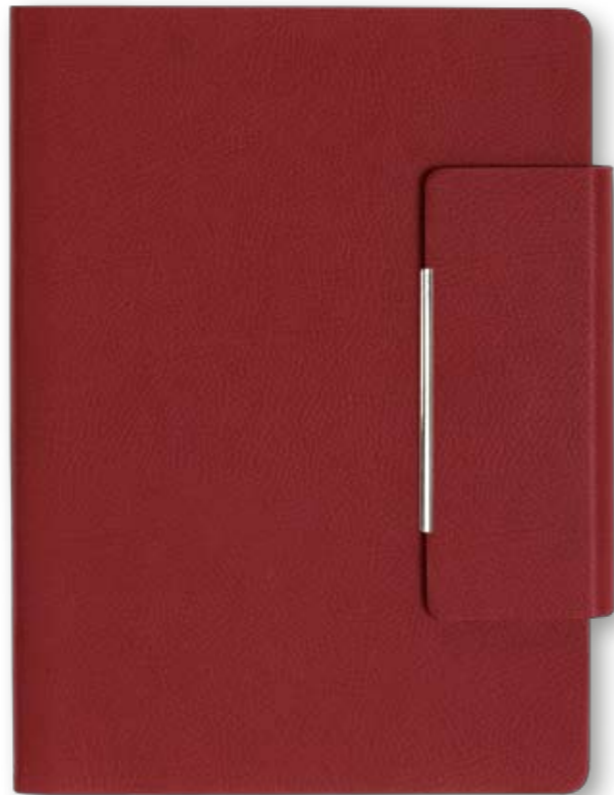

Red - 20

Purple - 34

Burgundy - 24

Black - 80

Orange - 16

**LION 129.807**

**AGENDA WITH MECHANISM A5 OMEGA**

**BLOCK: EURO 6**