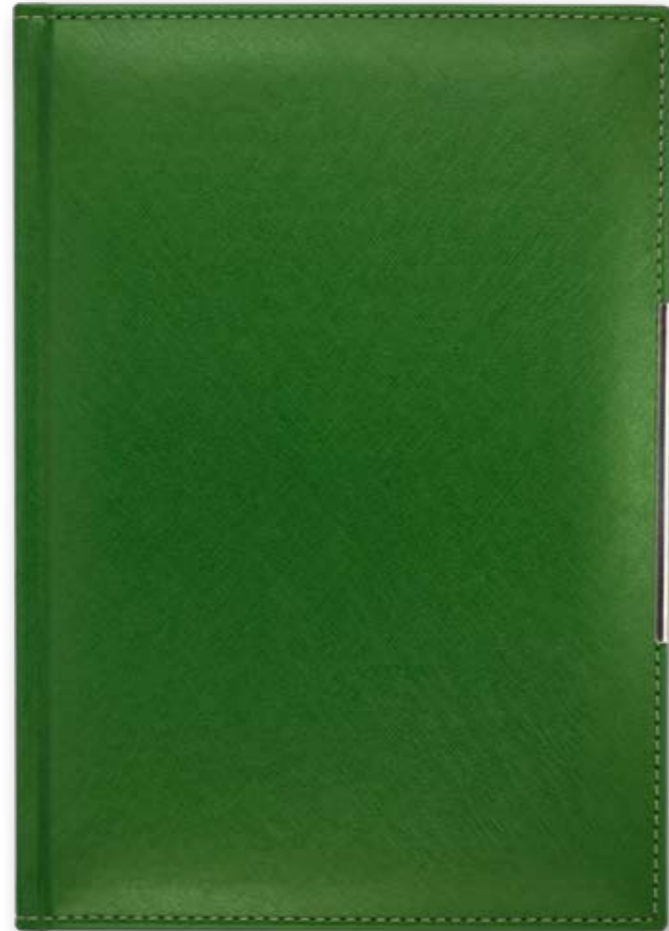

Material: artificial leather, thermo reactive

Stitched cover

Decorative clip

**PACKING: LUX**

Black envelope

**PACKING**

Weight/box: 10,3 kg  
Size/box: 360x255x175 mm

**ALICANTE 101.306**