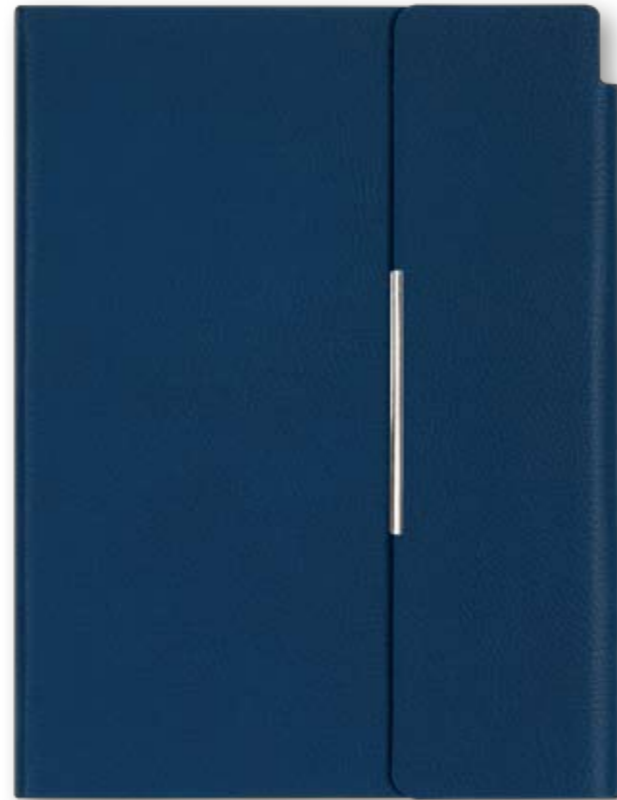

Purple - 34

Navy - 54

Orange - 16

**LION 129.607**

**AGENDA WITH MECHANISM A5 STANDARD**

**BLOCK: EURO 4**

Dimension of the block: 145x210 mm

Paper: chamois 80 g/m<sup>2</sup>