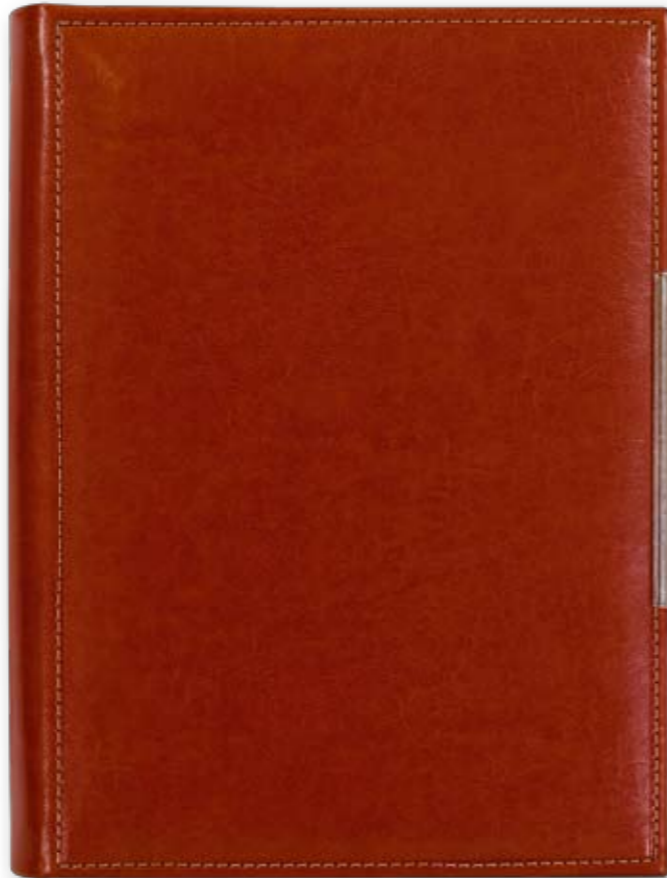

NOVASKIN 102.607

AGENDA WITH MECHANISM A5 STANDARD

BLOCK: EURO 4

Dimension of the block: 145x210 mm
Paper: chamois 80 g/m²
280 pages

COVER: NOVASKIN

Dimension of the cover: 180x235 mm
Material: artificial leather, thermo reactive
Stitched cover
Inside 2 pockets on cover
Nickel mechanism
Decorative clip
PACKING: LUX
Black box

PACKING

Weight/box: 7 kg
Size/box: 405x250x195 mm