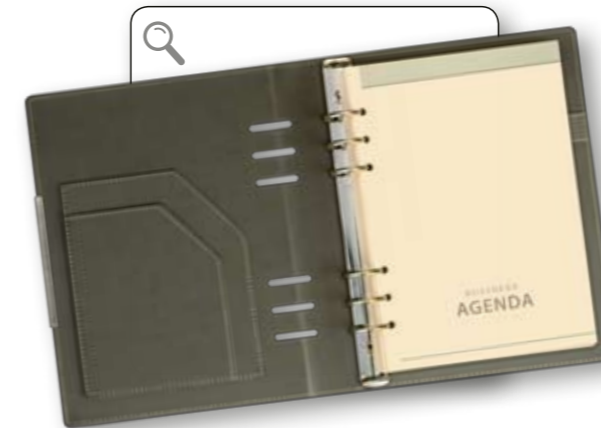

NOVASKIN 102.906

NOTES WITH MAGNET FLAP A5 BLOCK: EURO 7 BLOCK WITH SPIRAL WIRE

Block with spiral wire
Dimension of the block: 143x210 mm
Paper: chamois 80 g/m²
228 pages

COVER: NOVASKIN

Dimension of the cover: 170x218 mm
Material: artificial leather, thermo reactive
Stitched cover
Inside pocket on cover

Decorative clip

PACKING: LUX

Black box

PACKING

Weight/box: 6,2 kg
Size/box: 375x235x190 mm

SCREEN PRINTING

LASER

EMBOSSING

FOIL STAMPING

*item is without pen

NOVASKIN 102.307

AGENDA WITH MECHANISM A5 BLOCK: EURO 4

Dimension of the block: 145x210 mm
Paper: chamois 80 g/m²
290 pages

COVER: NOVASKIN

Dimension of the cover: 180x235 mm
Material: artificial leather, thermo reactive
Inside 2 pockets on cover
Nickel mechanism

Decorative clip

PACKING: LUX

Black box

PACKING

Weight/box: 7,2 kg
Size/box: 380x250x220 mm

SCREEN PRINTING

LASER

EMBOSSING

FOIL STAMPING