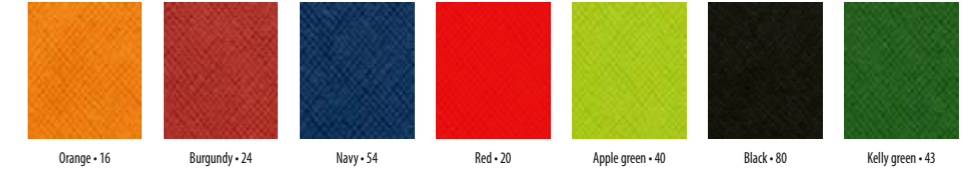

PACKING

1 5
Weight/box: 7,7 kg
Size/box: 570x390x100 mm