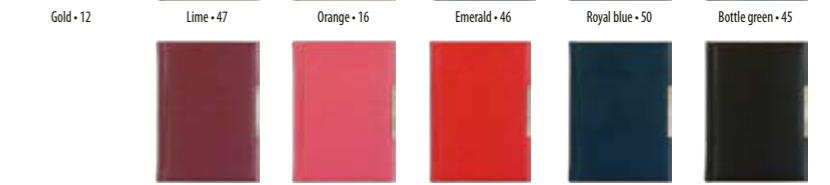

Material: artificial leather, thermo reactive

Decorative clip

**PACKING: LUX**

Black envelope

**PACKING**

Weight/box: 10,3 kg  
Size/box: 360x255x175 mm

Gold - 12 Lime - 47 Orange - 16 Emerald - 46 Royal blue - 50 Bottle green - 45  
Burgundy - 24 Pink - 30 Red - 20 French navy - 55 Black - 80