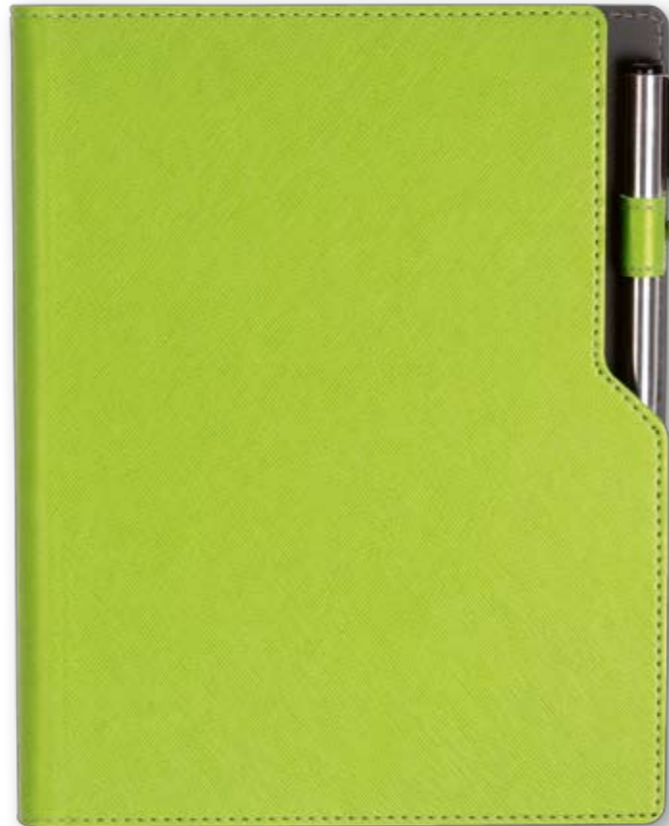

**PACKING: LUX**

Black box

**PACKING**

Weight/box: 6,2 kg

Size/box: 375x235x190 mm

\*Item is without pen

**ALICANTE 101.506**

**AGENDA WITH MECHANISM A5 SUPERIOR**