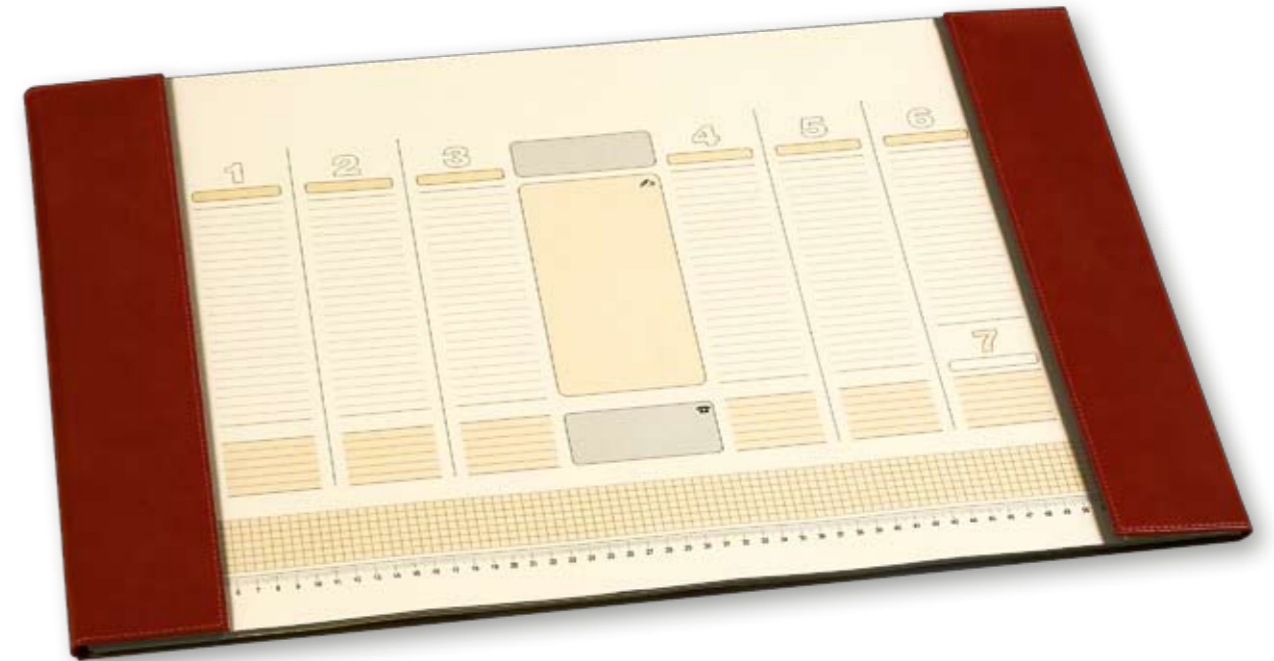

**COVER: NOVASKIN**

Dimension of the cover: 560x380 mm

Material: artificial leather, thermo reactive

Stitched cover

**PACKING**

Weight/box: 7,7 kg

Size/box: 570x390x100 mm

HAND MADE