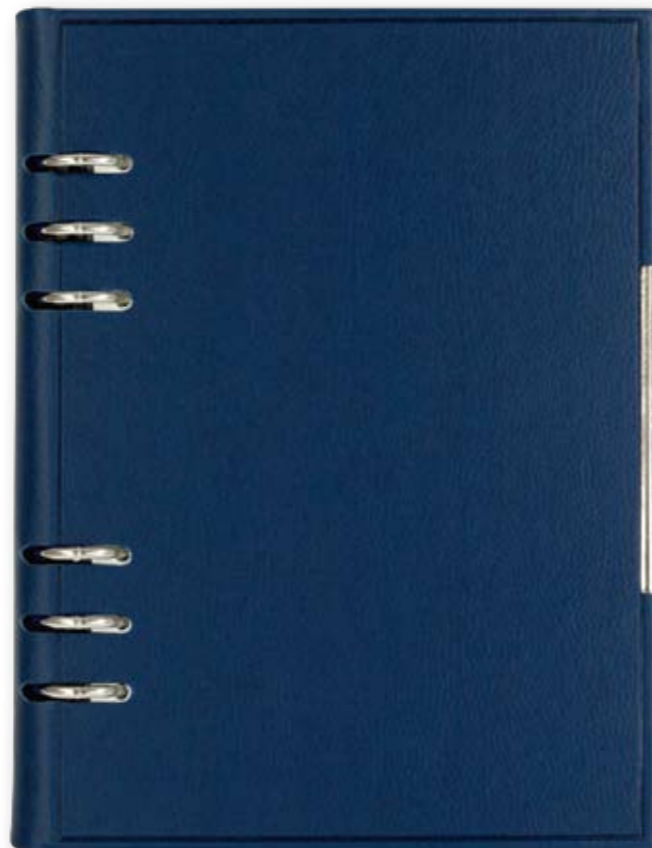

LION 129.307

AGENDA WITH MECHANISM A5

BLOCK: EURO 4

Dimension of the block: 145x210 mm

Paper: chamois 80 g/m²

290 pages

COVER: LION

Dimension of the cover: 180x232 mm

Material: artificial leather, thermo reactive

Nickel mechanism

Inside 2 pockets on cover

Decorative clip

PACKING: LUX

Black box

PACKING

Weight/box: 7,2 kg

Size/box: 380x250x220 mm

Red - 20

Purple - 34

Orange - 16

Navy - 54

Kelly green - 43

Burgundy - 24

Black - 80

SCREEN PRINTING

LASER

EMBOSING

FOIL STAMPING

LION 129.204

DIARY B5

BLOCK: EURO 4

Dimension of the block: 165x235 mm

Paper: chamois 80 g/m²

224 pages

Map of Europe on 16 pages

COVER: LION

Dimension of the cover: 175x245 mm

Material: artificial leather, thermo reactive

PACKING: LUX

Black envelope

PACKING

Weight/box: 10,3 kg

Size/box: 360x255x175 mm

Black - 80

Burgundy - 24

Kelly green - 43

Navy - 54

Orange - 16

Purple - 34

Red - 20

LION 129.804

NOTES WITH PLACE FOR PEN B5

BLOCK: EURO 5

Dimension of the block: 165x235 mm

Paper: chamois 80 g/m²

244 pages

COVER: LION

Dimension of the cover: 175x245 mm

Material: artificial leather, thermo reactive

Decorative clip

PACKING: LUX

Black envelope

PACKING

Weight/box: 10,3 kg

Size/box: 360x255x175 mm

Red - 20

Orange - 16

Burgundy - 24

Purple - 34

Black - 80

Navy - 54

Kelly green - 43