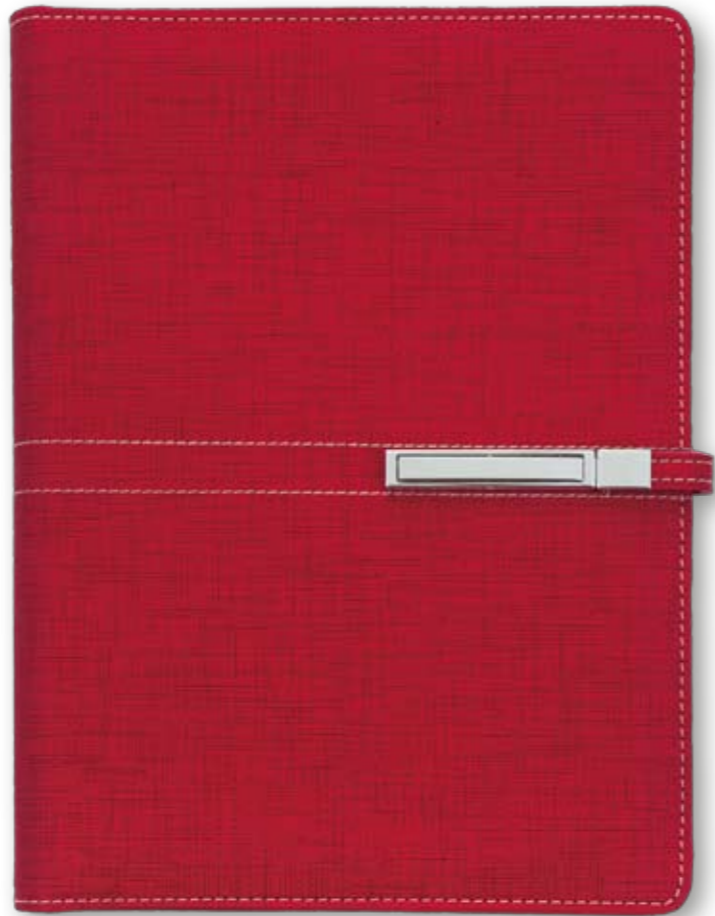

TREND 136.506

AGENDA WITH MECHANISM A5 SUPERIOR

BLOCK: EURO 4

Dimension of the block: 145x210 mm

Paper: chamois 80 g/m²

290 pages

COVER: TREND

Dimension of the cover: 185x230 mm

Material: artificial leather, thermo reactive

Stitched cover

Inside 2 pockets on cover

Decorative mechanism on cover

Nickel mechanism

PACKING: LUX

Black box

PACKING

Weight/box: 7,3 kg
Size/box: 385x270x210 mm

SCREEN PRINTING

LASER

EMBOSSING

FOIL STAMPING

TREND 136.846

NOTES WITH MAGNET FLAP A5

BLOCK: EURO 6

Dimension of the block: 143x205 mm

Paper: chamois 80 g/m²

192 pages

COVER: TREND

Dimension of the cover: 160x210 mm

Material: artificial leather, thermo reactive

Decorative clip

PACKING:

Transparent bag

PACKING

Weight/box: 10,5 kg
Size/box: 395x260x230 mm

*item is without pen

SCREEN PRINTING

LASER

EMBOSSING

FOIL STAMPING