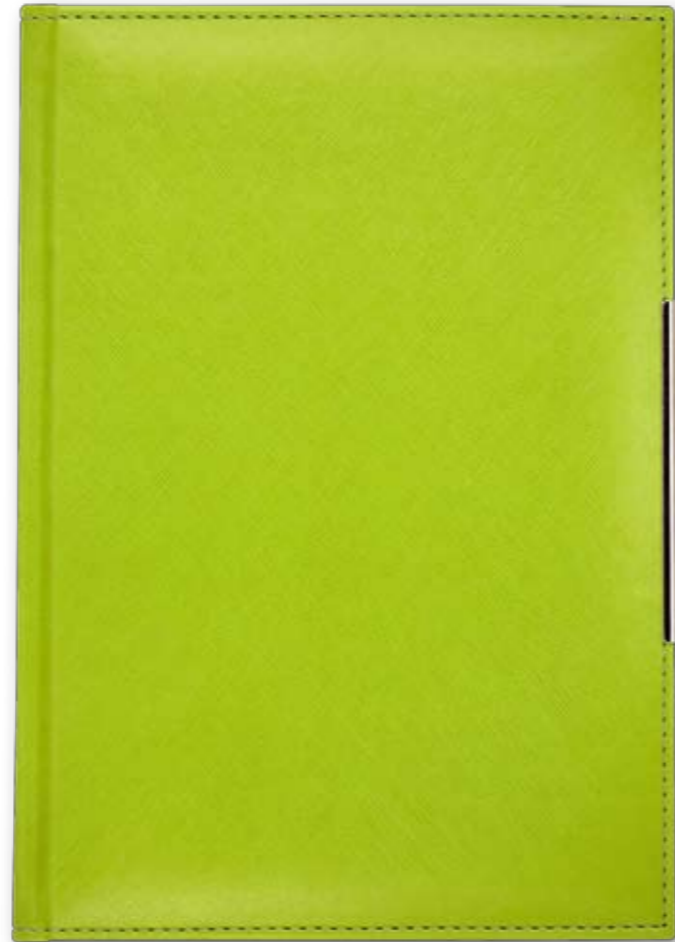

Stitched cover

Decorative clip

**PACKING: LUX**

Black envelope

**PACKING**

Weight/box: 10,3 kg  
Size/box: 360x255x175 mm

\*item is without pen

SCREEN PRINTING