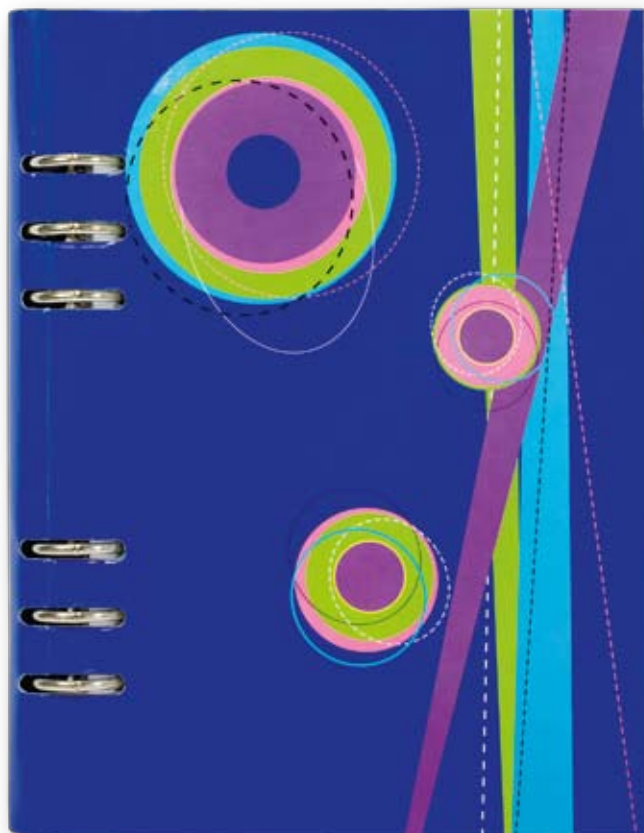

POEMA 122.307

AGENDA WITH MECHANISM A5

Dimension of the cover: 180×235 mm
Material of the cover: paper 220 g/m²,
shine lamination
Dimension of the block: 145×210 mm
340 pages
Paper: 80 g/m²

POEMA 122.308

AGENDA WITH MECHANISM B6

Dimension of the cover: 135×185 mm
Material of the cover: paper 220 g/m²,
shine lamination
Dimension of the block: 105×165 mm
240 pages
Paper: 80 g/m²

domino