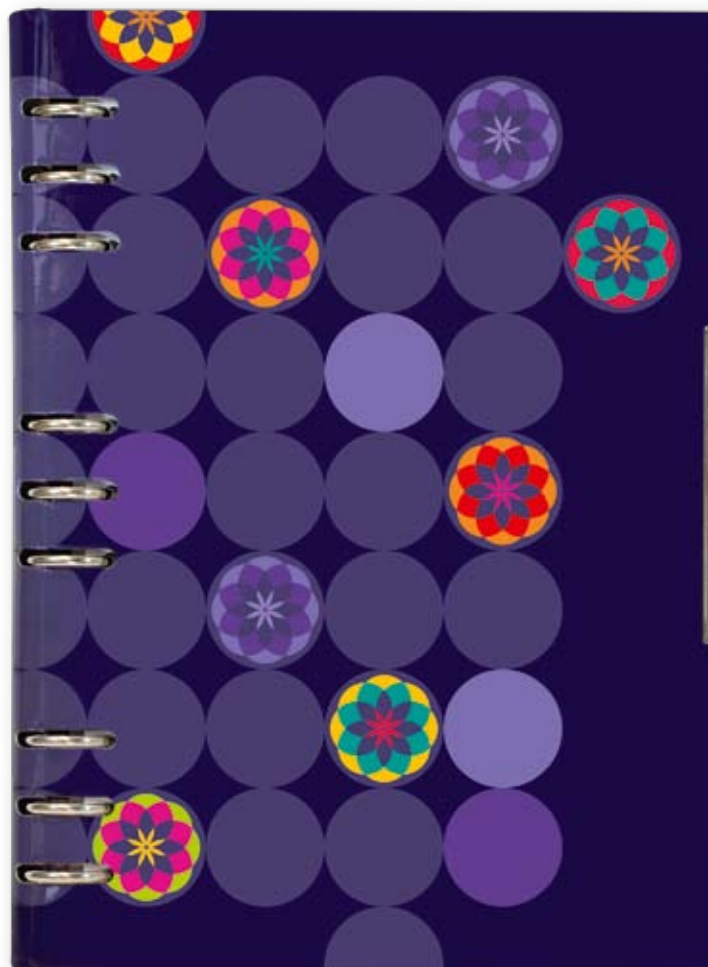

DIVAS 124.306

AGENDA WITH MECHANISM 2027

Dimension of the cover: 205×275 mm

Material of the cover: paper 220 g/m²,
shine lamination

Dimension of the block: 175×252 mm

340 pages

Paper: 80 g/m²

domino