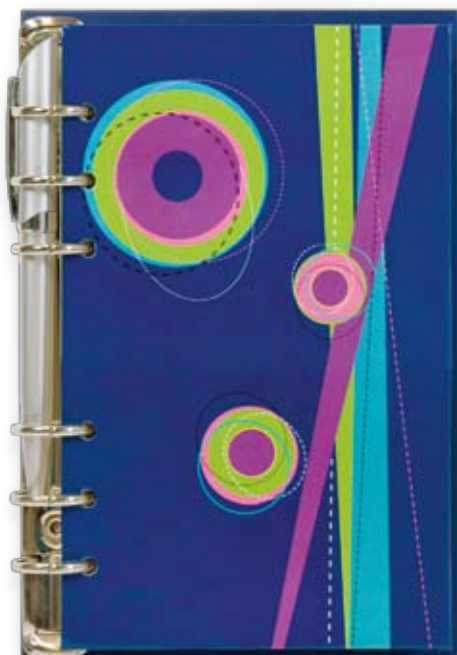

POEMA 122.318

AGENDA WITH MECHANISM B6

Dimension of the cover: 126×185 mm
Material of the cover: paper 220 g/m²,
shine lamination
Dimension of the block: 105×165 mm
240 pages
Paper: 80 g/m²

POEMA 122.319

NOTEBOOK B7

Dimension of the cover: 130×85 mm
Material of the cover: paper 220 g/m²,
shine lamination
Dimension of the block: 125×80 mm
100 pages
Paper: 80 g/m²

domino