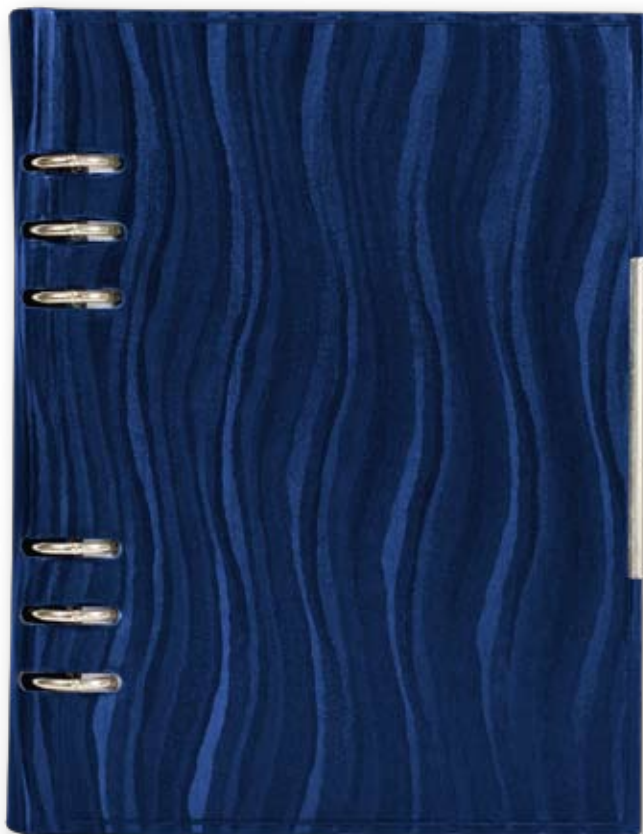

SPHERA 119.307

AGENDA WITH MECHANISM A5

Dimension of the cover: 180×235 mm

Material of the cover: bookbinding material

Dimension of the block: 145×210 mm

340 pages

Paper: 80 g/m²

BAROCCA 120.307

AGENDA WITH MECHANISM A5

Dimension of the cover: 180×235 mm

Material of the cover: bookbinding material

Dimension of the block: 145×210 mm

340 pages

Paper: 80 g/m²