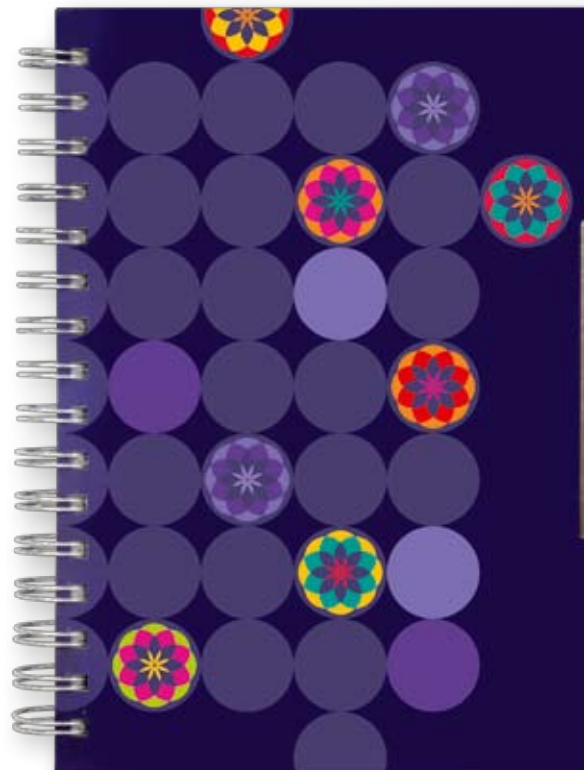

DIVAS 124.507

NOTEBOOK B6

Dimension of the cover: 130×175 mm
Material of the cover: paper 220 g/m², shine lamination
Dimension of the block: 110×165 mm
250 pages
Paper: 80 g/m²