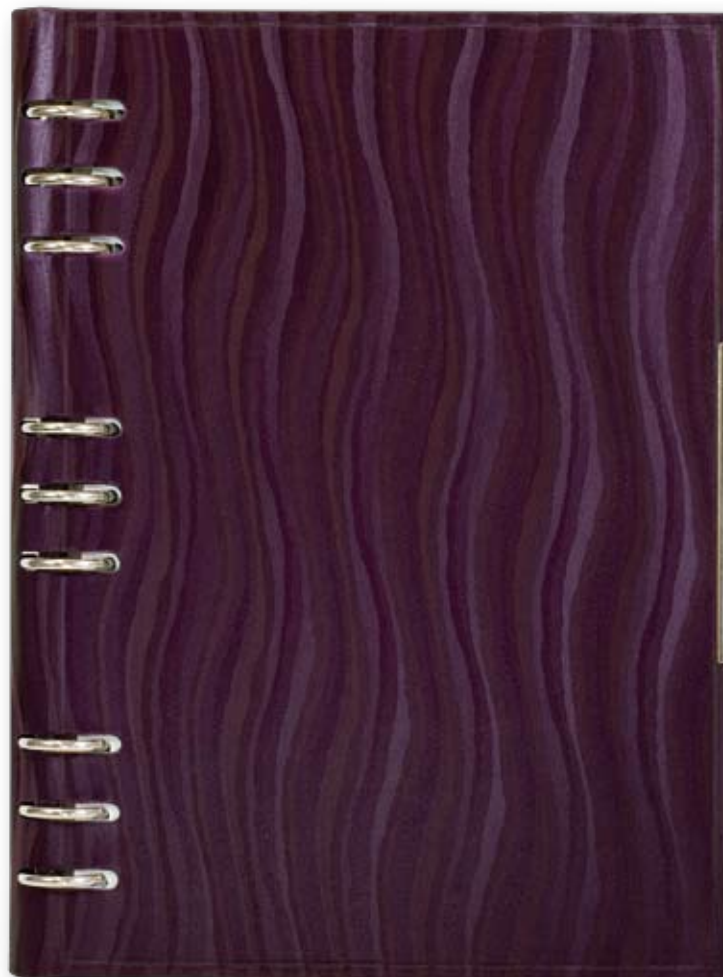

SPHERA 119.306

AGENDA WITH MECHANISM 2027

Dimension of the cover: 205×275 mm

Material of the cover: bookbinding material

Dimension of the block: 175×252 mm

340 pages

Paper: 80 g/m²

domino